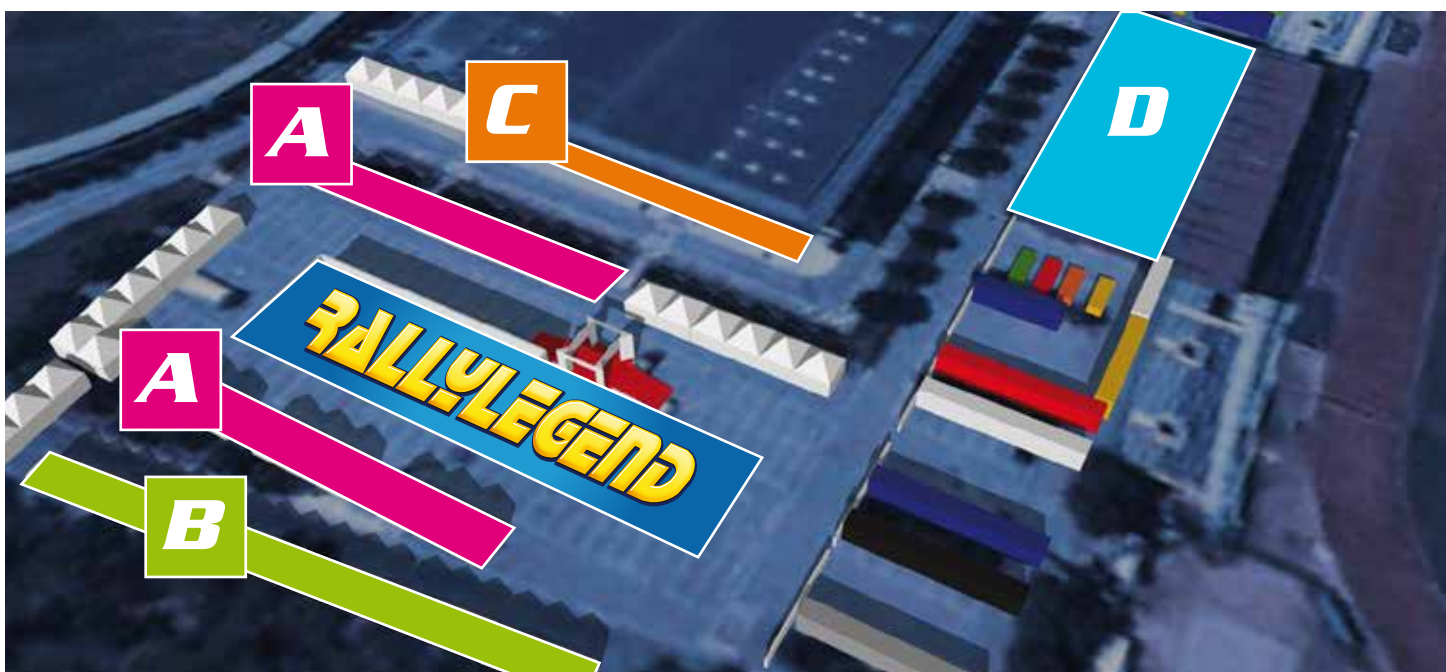

Regolamento

- **Allestimento:**
possibilità di allestire il proprio spazio dalle ore 16:00 di martedì 9 ottobre 2018 alle ore 24:00 di mercoledì 10 Ottobre 2018

- **Disallestimento:** a partire dalle ore 17:00 di domenica 14 Ottobre 2018

- **Obblighi dell'espositore:**
è obbligatoria l'operatività dell'espositore negli orari di apertura al pubblico di RALLYVILLAGE

Giovedì 11 ottobre 2018	8:30 - 21:00
Venerdì 12 ottobre 2018	9:00 - 24:00
Sabato 13 ottobre 2018	9:00 - 23:00
Domenica 14 ottobre 2018	9:00 - 17:00

RALLYVILLAGE - via Rancaglia, 30 - 47899 Serravalle - Repubblica di San Marino

Regulations

- **Assembly:**
you can assembly your stand starting from 4 pm on Tuesday, 9th October 2018 until 12 pm on Wednesday 10th October 2018

- **Dismantling:** starting from 5 pm on Sunday 14th October 2018

- **Obligations for the exhibitors:**
the presence and operative activity of the exhibitor is compulsory on the stand during the opening hours of the RALLYVILLAGE

Tuesday, October 11th 2018	8:30 - 21:00
Friday, October, 12th 2018	9:00 - 24:00
Saturday, October 13th 2018	9:00 - 23:00
Sunday, October 14th 2018	9:00 - 17:00

RALLYVILLAGE - via Rancaglia, 30 - 47899 Serravalle - Republic of San Marino

INFO

Per informazioni di carattere commerciale / For commercial information
commerciale@rallylegend.com
Cell/Mob +39 349 4403147

data / date

timbro e firma / stamp and signature