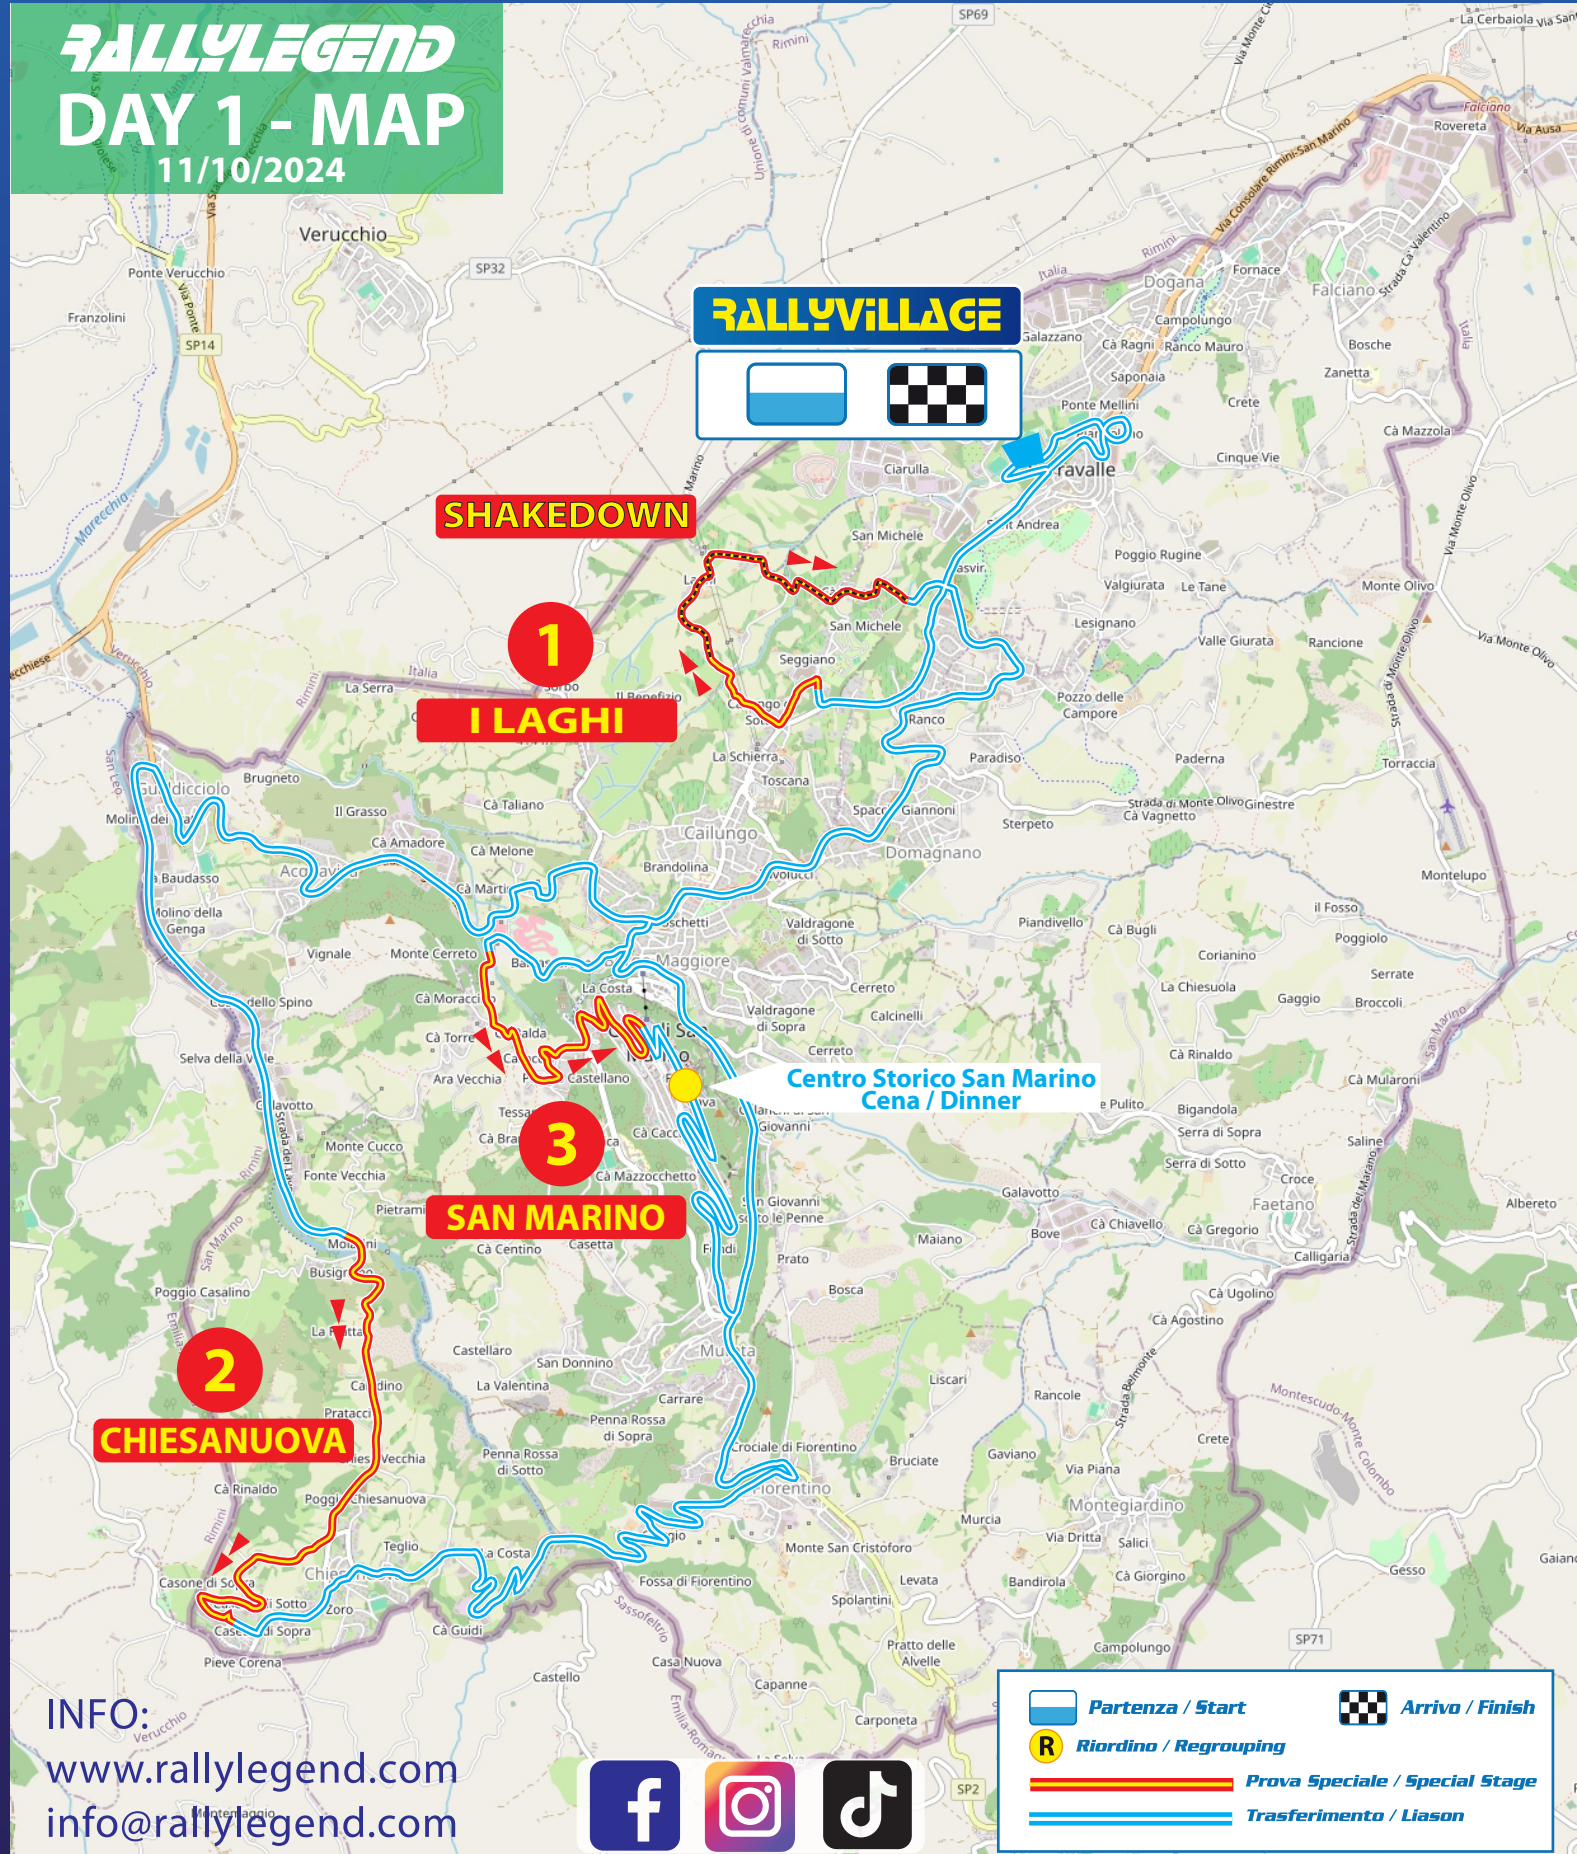

Cartina / Map

RL22
SPRINT LEGEND RACE
10 OTTOBRE 2024

RALLYVILLE

SPRINT LEGEND RACE

INFO:

www.rallylegend.com
info@rallylegend.com

10 OTTOBRE 2024

20:30

Cartina / Map

RALLYLEGEND
DAY 1 - MAP
11/10/2024

INFO:
www.rallylegend.com
info@rallylegend.com

	Partenza / Start		Arrivo / Finish
	Riordino / Regrouping		Prova Speciale / Special Stage
	Trasferimento / Liason		

Cartina / Map

RALLYLEGEND
DAY 2 - MAP
12/10/2024

INFO:
www.rallylegend.com
info@rallylegend.com

	Partenza / Start		Arrivo / Finish
	Riordino / Regrouping		Prova Speciale / Special Stage
	Trasferimento / Liason		

Cartina / Map

RALLYLEGEND
DAY 3 - MAP
13/10/2024

INFO:
www.rallylegend.com
info@rallylegend.com