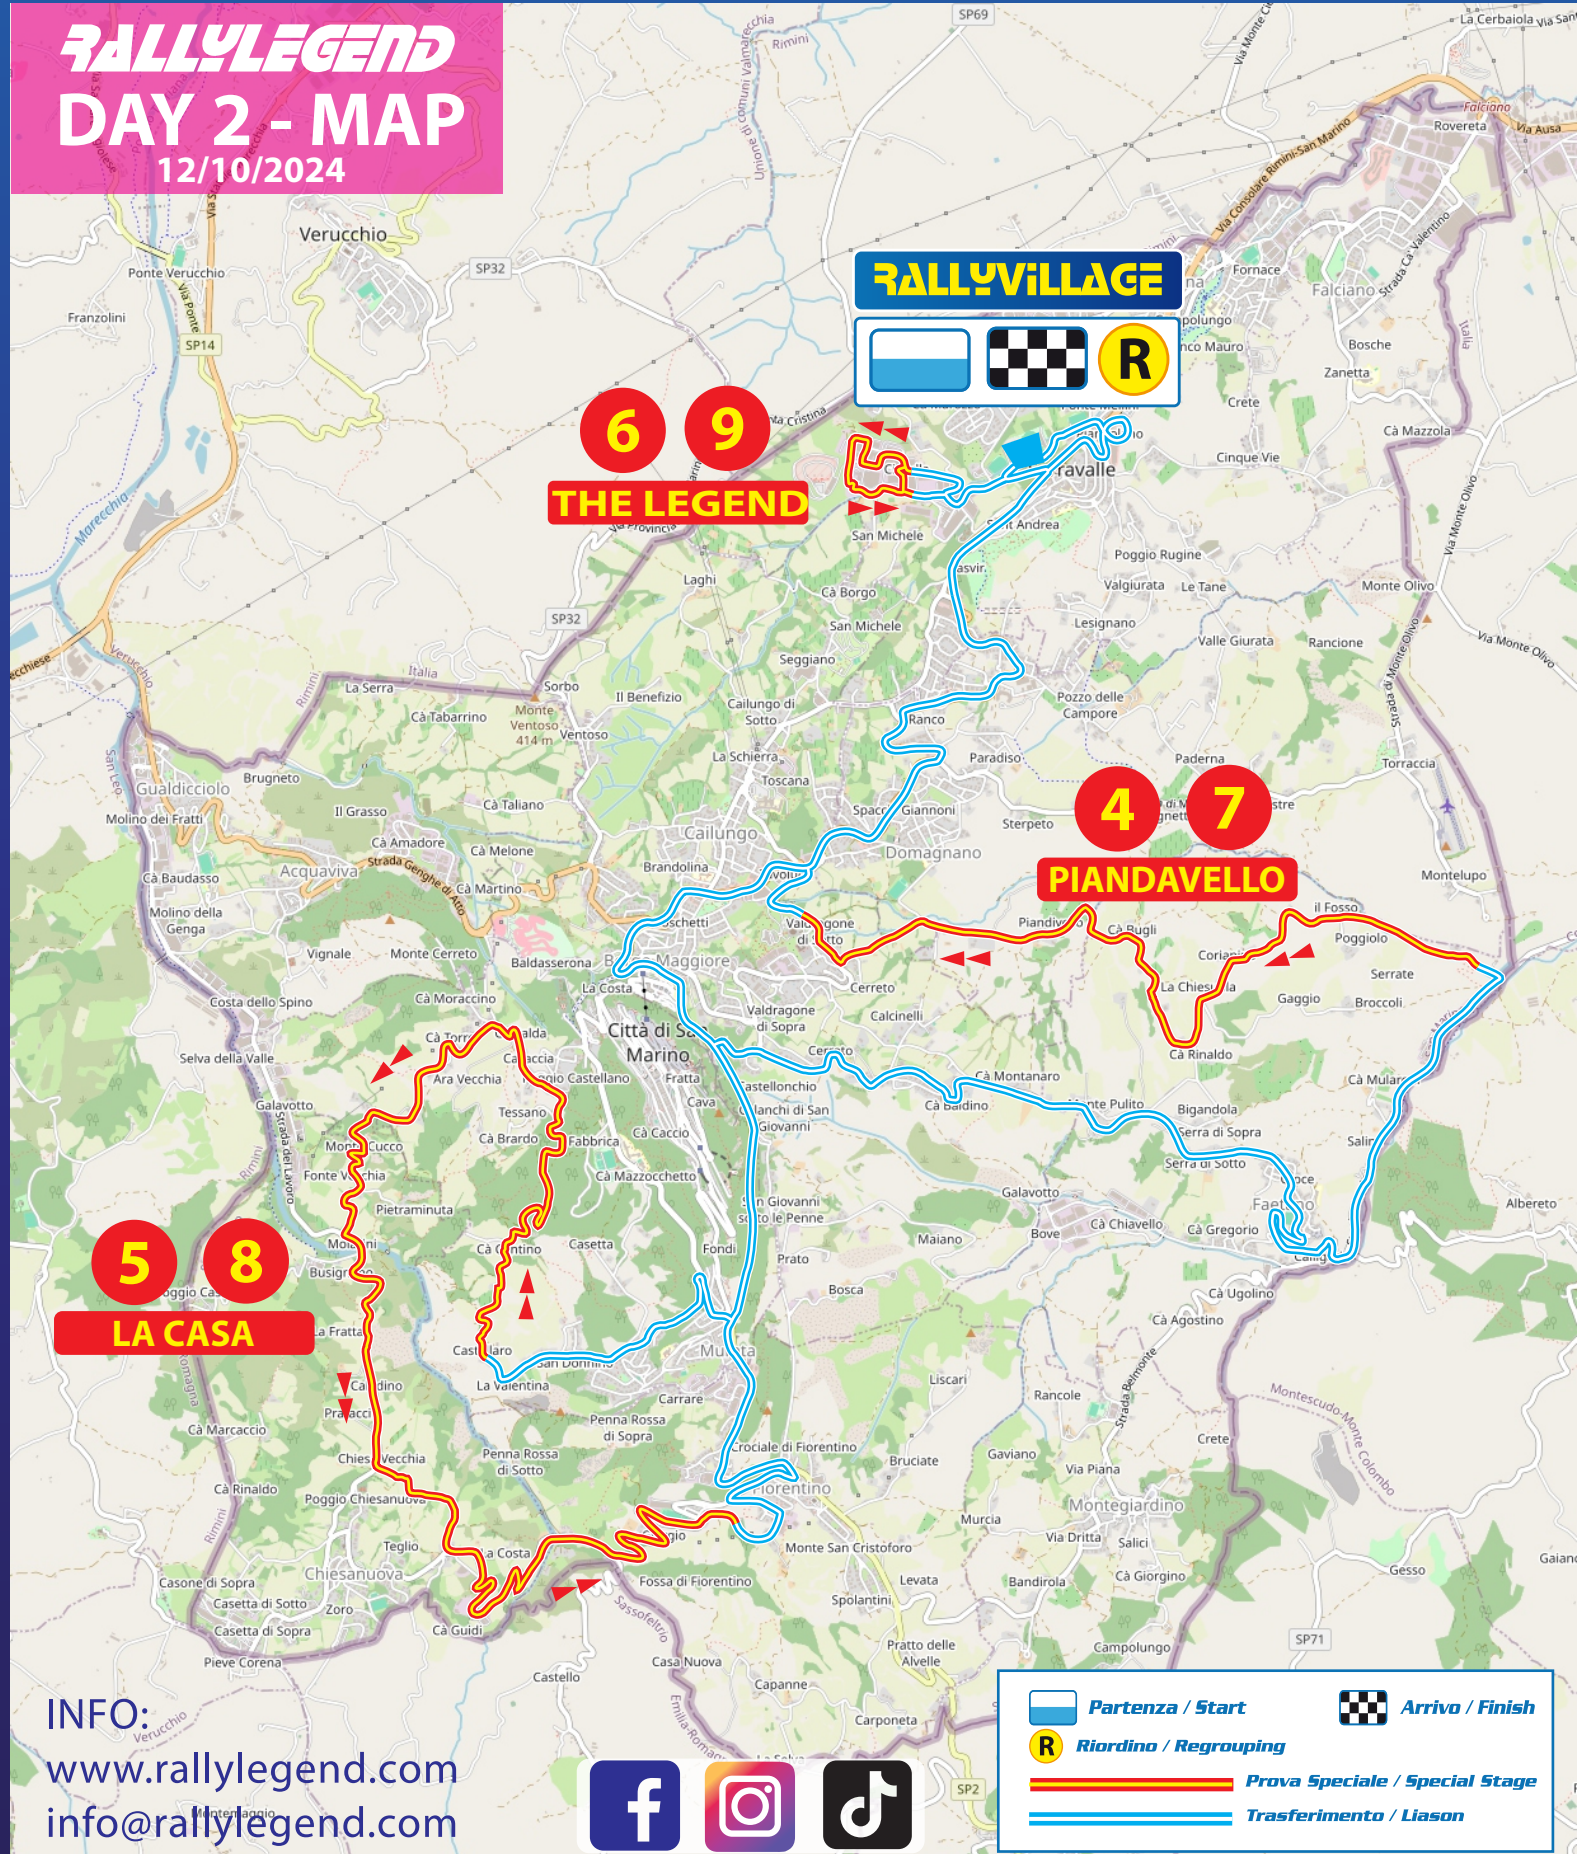

Cartina / Map

RL22
SPRINT LEGEND RACE
10 OTTOBRE 2024

RALLYVILLE

SPRINT LEGEND RACE

INFO:

www.rallylegend.com
info@rallylegend.com

10 OTTOBRE 2024

20:30

Cartina / Map

RALLYLEGEND
DAY 1 - MAP
11/10/2024

INFO:
www.rallylegend.com
info@rallylegend.com

	Partenza / Start		Arrivo / Finish
	Riordino / Regrouping		Prova Speciale / Special Stage
	Trasferimento / Liason		

Cartina / Map

RALLYLEGEND
DAY 2 - MAP
12/10/2024

INFO:
www.rallylegend.com
info@rallylegend.com

	Partenza / Start		Arrivo / Finish
	Riordino / Regrouping		Prova Speciale / Special Stage
	Trasferimento / Liason		

Cartina / Map

RALLYLEGEND
DAY 3 - MAP
13/10/2024

INFO:
www.rallylegend.com
info@rallylegend.com